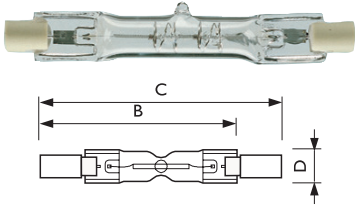

Plusline Pro – Compact / Small / Large

These high performance, general purpose, linear halogen lamps give perfect colour rendition. These lamps feature two arc prevention fuses built-in for added safety. The burning position is universal on the compact and small types. Used mainly for outdoor floodlighting applications.

Product ID	Description	Overall Length B nom.	Diameter Length C max.	Overall Length D max.
100W	COMPACT	74.9	78.3	15
150W	COMPACT	74.9	78.3	15

Dimensions in mm

Plusline - Compact / Small / Large

Shortcode	Wattage (W)	Cap Base	Voltage	Bulb Shape	Luminous Flux Lamp (lm)	Average Lifetime (hrs)	Colour Temperature (K)	Unit	Carton Quantity
100PLUS	100	R7	240V	R7	1550	2000	2900	PCE	10
150PLUS	150	R7	240V	R7	2400	2000	2900	PCE	12
200PLUS	200	R7	240V	R7	3000	2000	2900	PCE	10
300PLUS	300	R7	240V	R7	5000	2000	2900	PCE	10
500PLUS	500	R7	240V	R7	9660	2000	2900	PCE	12
1000PLUS	1000	R7	240V	R7	21500	2000	2900	PCE	10
1500PLUS	1500	R7	240V	R7	33000	2000	2900	PCE	10